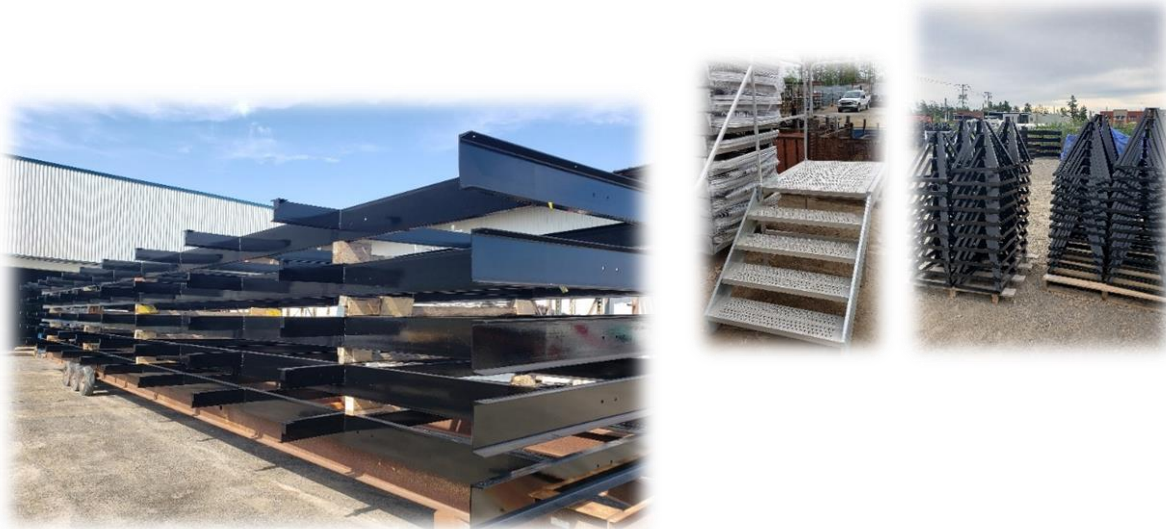

weldpro

Une division de **Métaux MPI Inc**

Accessories for construction trailer

A leader in the industry for 30 years, Weldpro understands the nature of the market, the requirements of our product and the need to make ownership as easy as possible. Combining high-quality manufacturing and innovative design, we've created a suite of Plug-and-Play access solutions that are perfect for any job.

- Standard Osha staircase 3 or 4 steps aluminum or steel
- Standard Boca staircase 3 or 4 steps aluminum or steel
- Aluminium or steel handicap
- Aluminium or steel window mesh
- Safety bar for steel door
- Air conditioning support steel
- Aluminium or steel light plate
- Trailer Frame steel
- Steel stand
- And more on demand